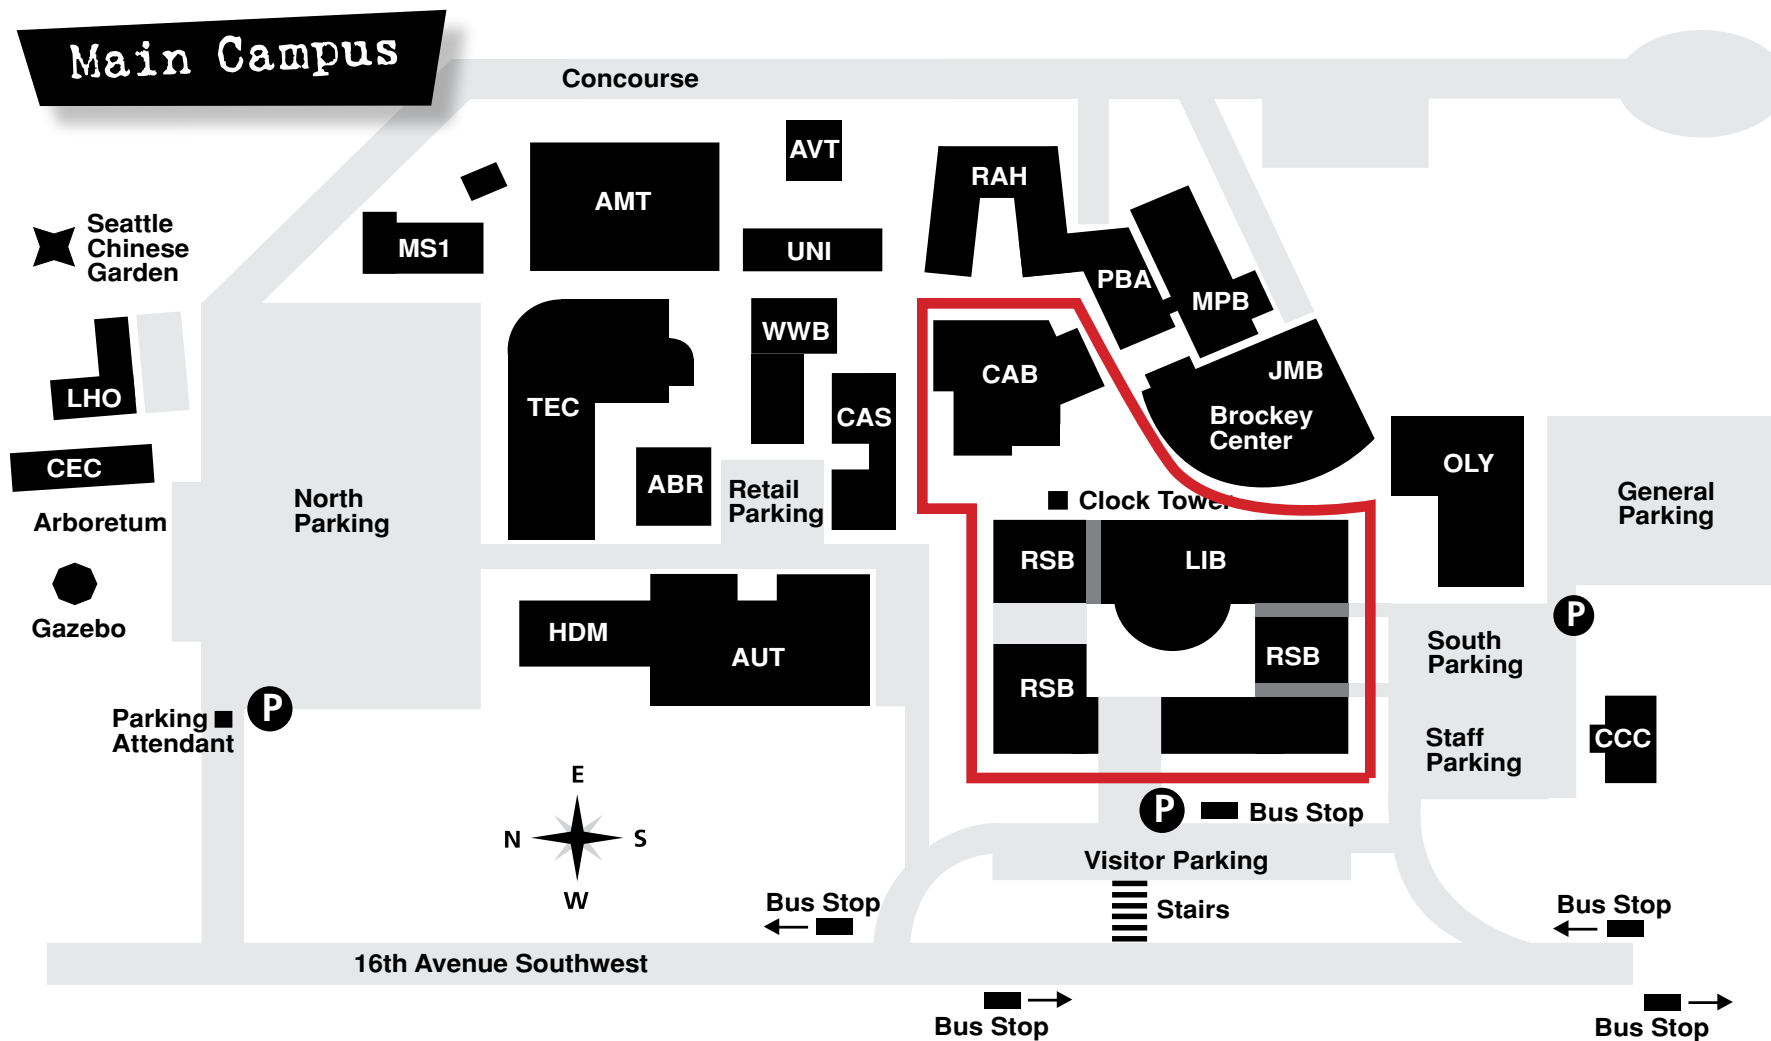

South Seattle Community College

Walking Map • 2787 ft

5280 ft = 1 mile

South Seattle Community College

Walking Map • 2710 ft

5280 ft = 1 mile

South Seattle Community College

Walking Map • 2344 ft

5280 ft = 1 mile

South Seattle Community College

Walking Map • 513 ft

(includes 73 stairs)

5280 ft = 1 mile