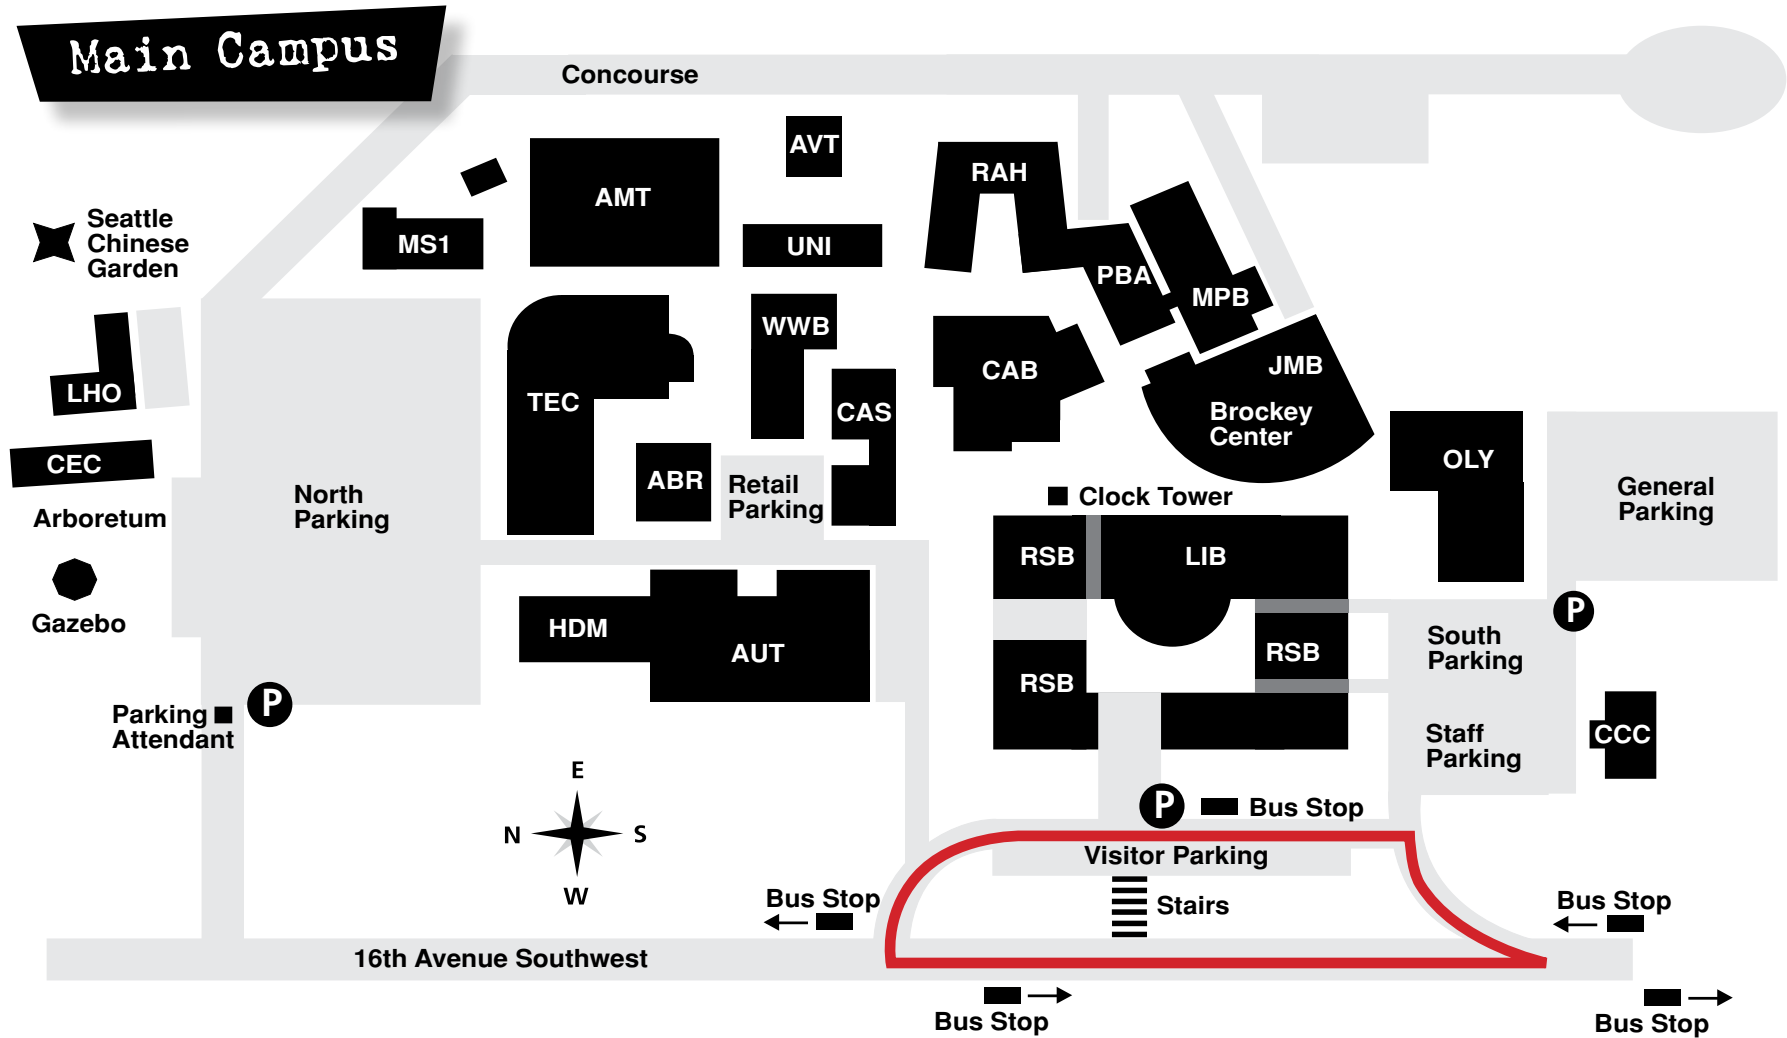

South Seattle Community College

Walking Map • 2787 ft

5280 ft = 1 mile

South Seattle Community College

Walking Map • 2710 ft

5280 ft = 1 mile

South Seattle Community College

Walking Map • 2344 ft

5280 ft = 1 mile

South Seattle Community College

Walking Map • 513 ft

(includes 73 stairs)

5280 ft = 1 mile