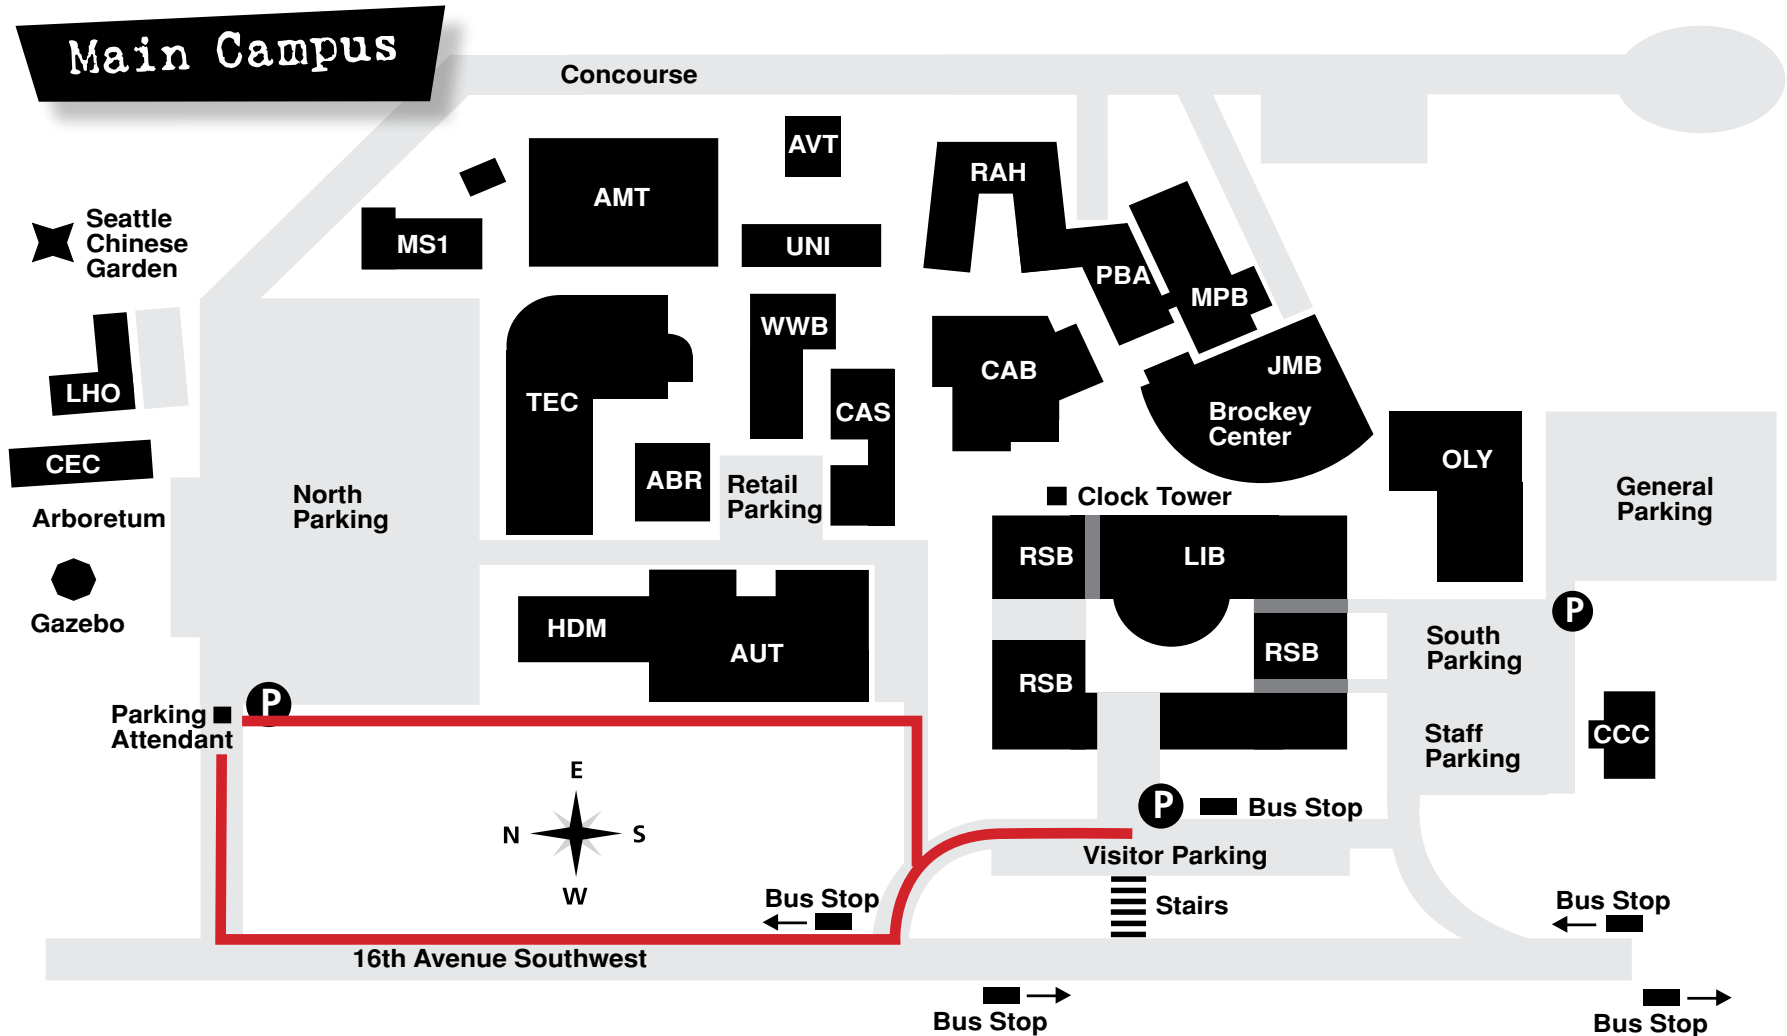

South Seattle Community College

Walking Map • 2787 ft

5280 ft = 1 mile

South Seattle Community College

Walking Map • 2710 ft

5280 ft = 1 mile

South Seattle Community College

Walking Map • 2344 ft

5280 ft = 1 mile

South Seattle Community College

Walking Map • 513 ft

(includes 73 stairs)

5280 ft = 1 mile