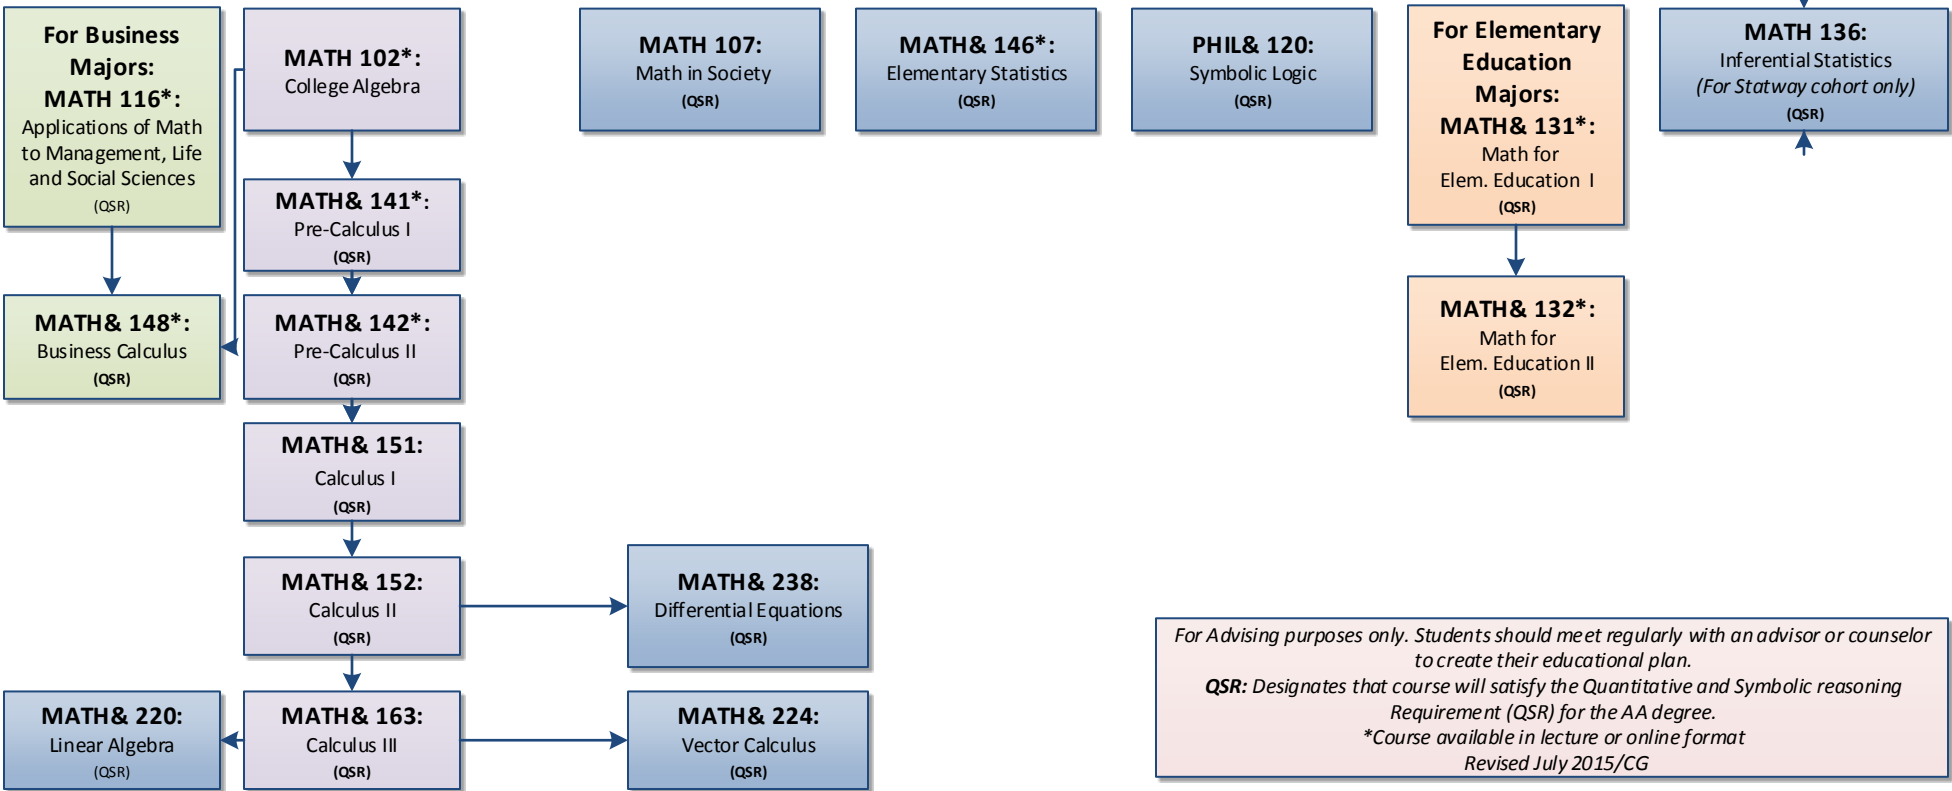

# South Seattle College College Transfer Math Pathways

For Advising purposes only. Students should meet regularly with an advisor or counselor to create their educational plan.  
**QSR:** Designates that course will satisfy the Quantitative and Symbolic reasoning Requirement (QSR) for the AA degree.  
 \*Course available in lecture or online format  
 Revised July 2015/CG