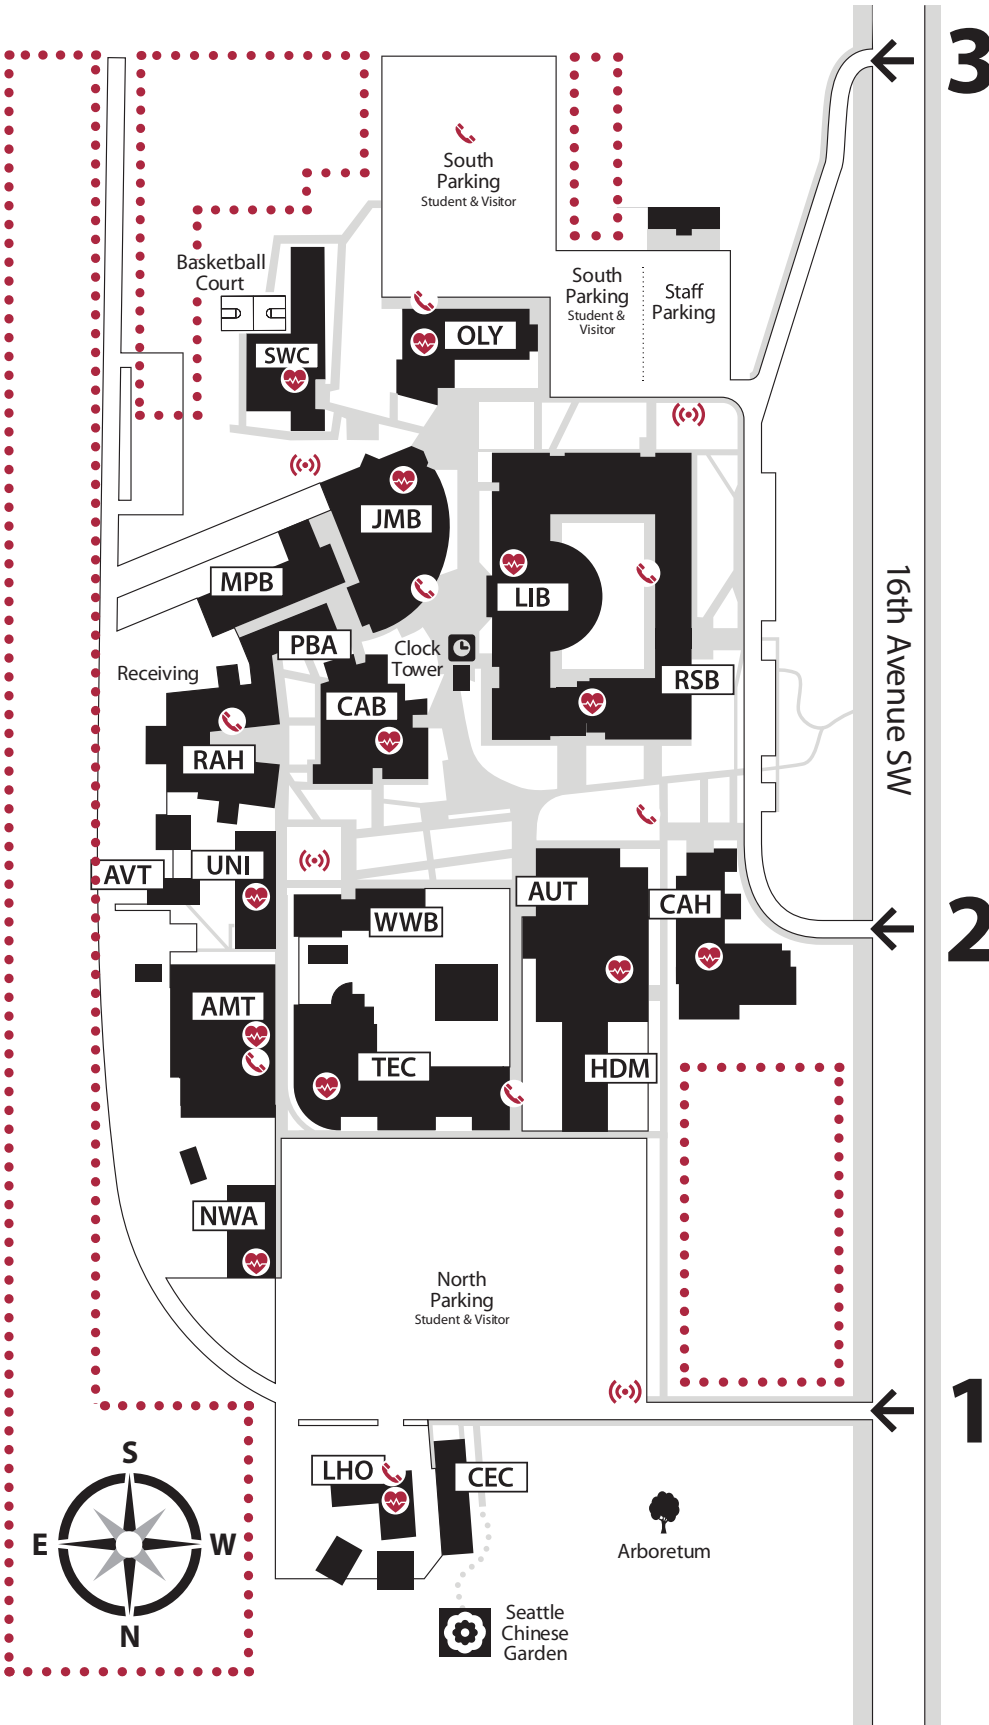

SOUTH SEATTLE COLLEGE

6000 16th Avenue SW, Seattle, WA 98106

EMERGENCY MAP

Campus Security: 206.934.0911

Life Emergency: 911

Campus Buildings

Automotive Technology	AUT
Aviation Maintenance Building	AMT
Aviation Technology	AVT
Brockey Student Center	JMB
Cascade Hall	CAH
Chan Education Center	CEC
Culinary Arts Building	CAB
Heavy Duty Diesel	HDM
Landscape Horticulture Building, Garden Center & Greenhouse	LHO
Library	LIB
Multipurpose Building	MPB
Northwest Wine Academy	NWA
Olympic Hall	OLY
Pastry and Baking Arts Building	PBA
Rainier Hall	RAH
Robert Smith Building	RSB
Student Wellness Center	SWC
Technology Center	TEC
University Center	UNI
Welding / Center for International Education Building	WWB

Legend

- Automated External Defibrillator (AED)
- Emergency Phone
- Emergency Phone with Broadcast Capabilities
- Emergency Evacuation Area